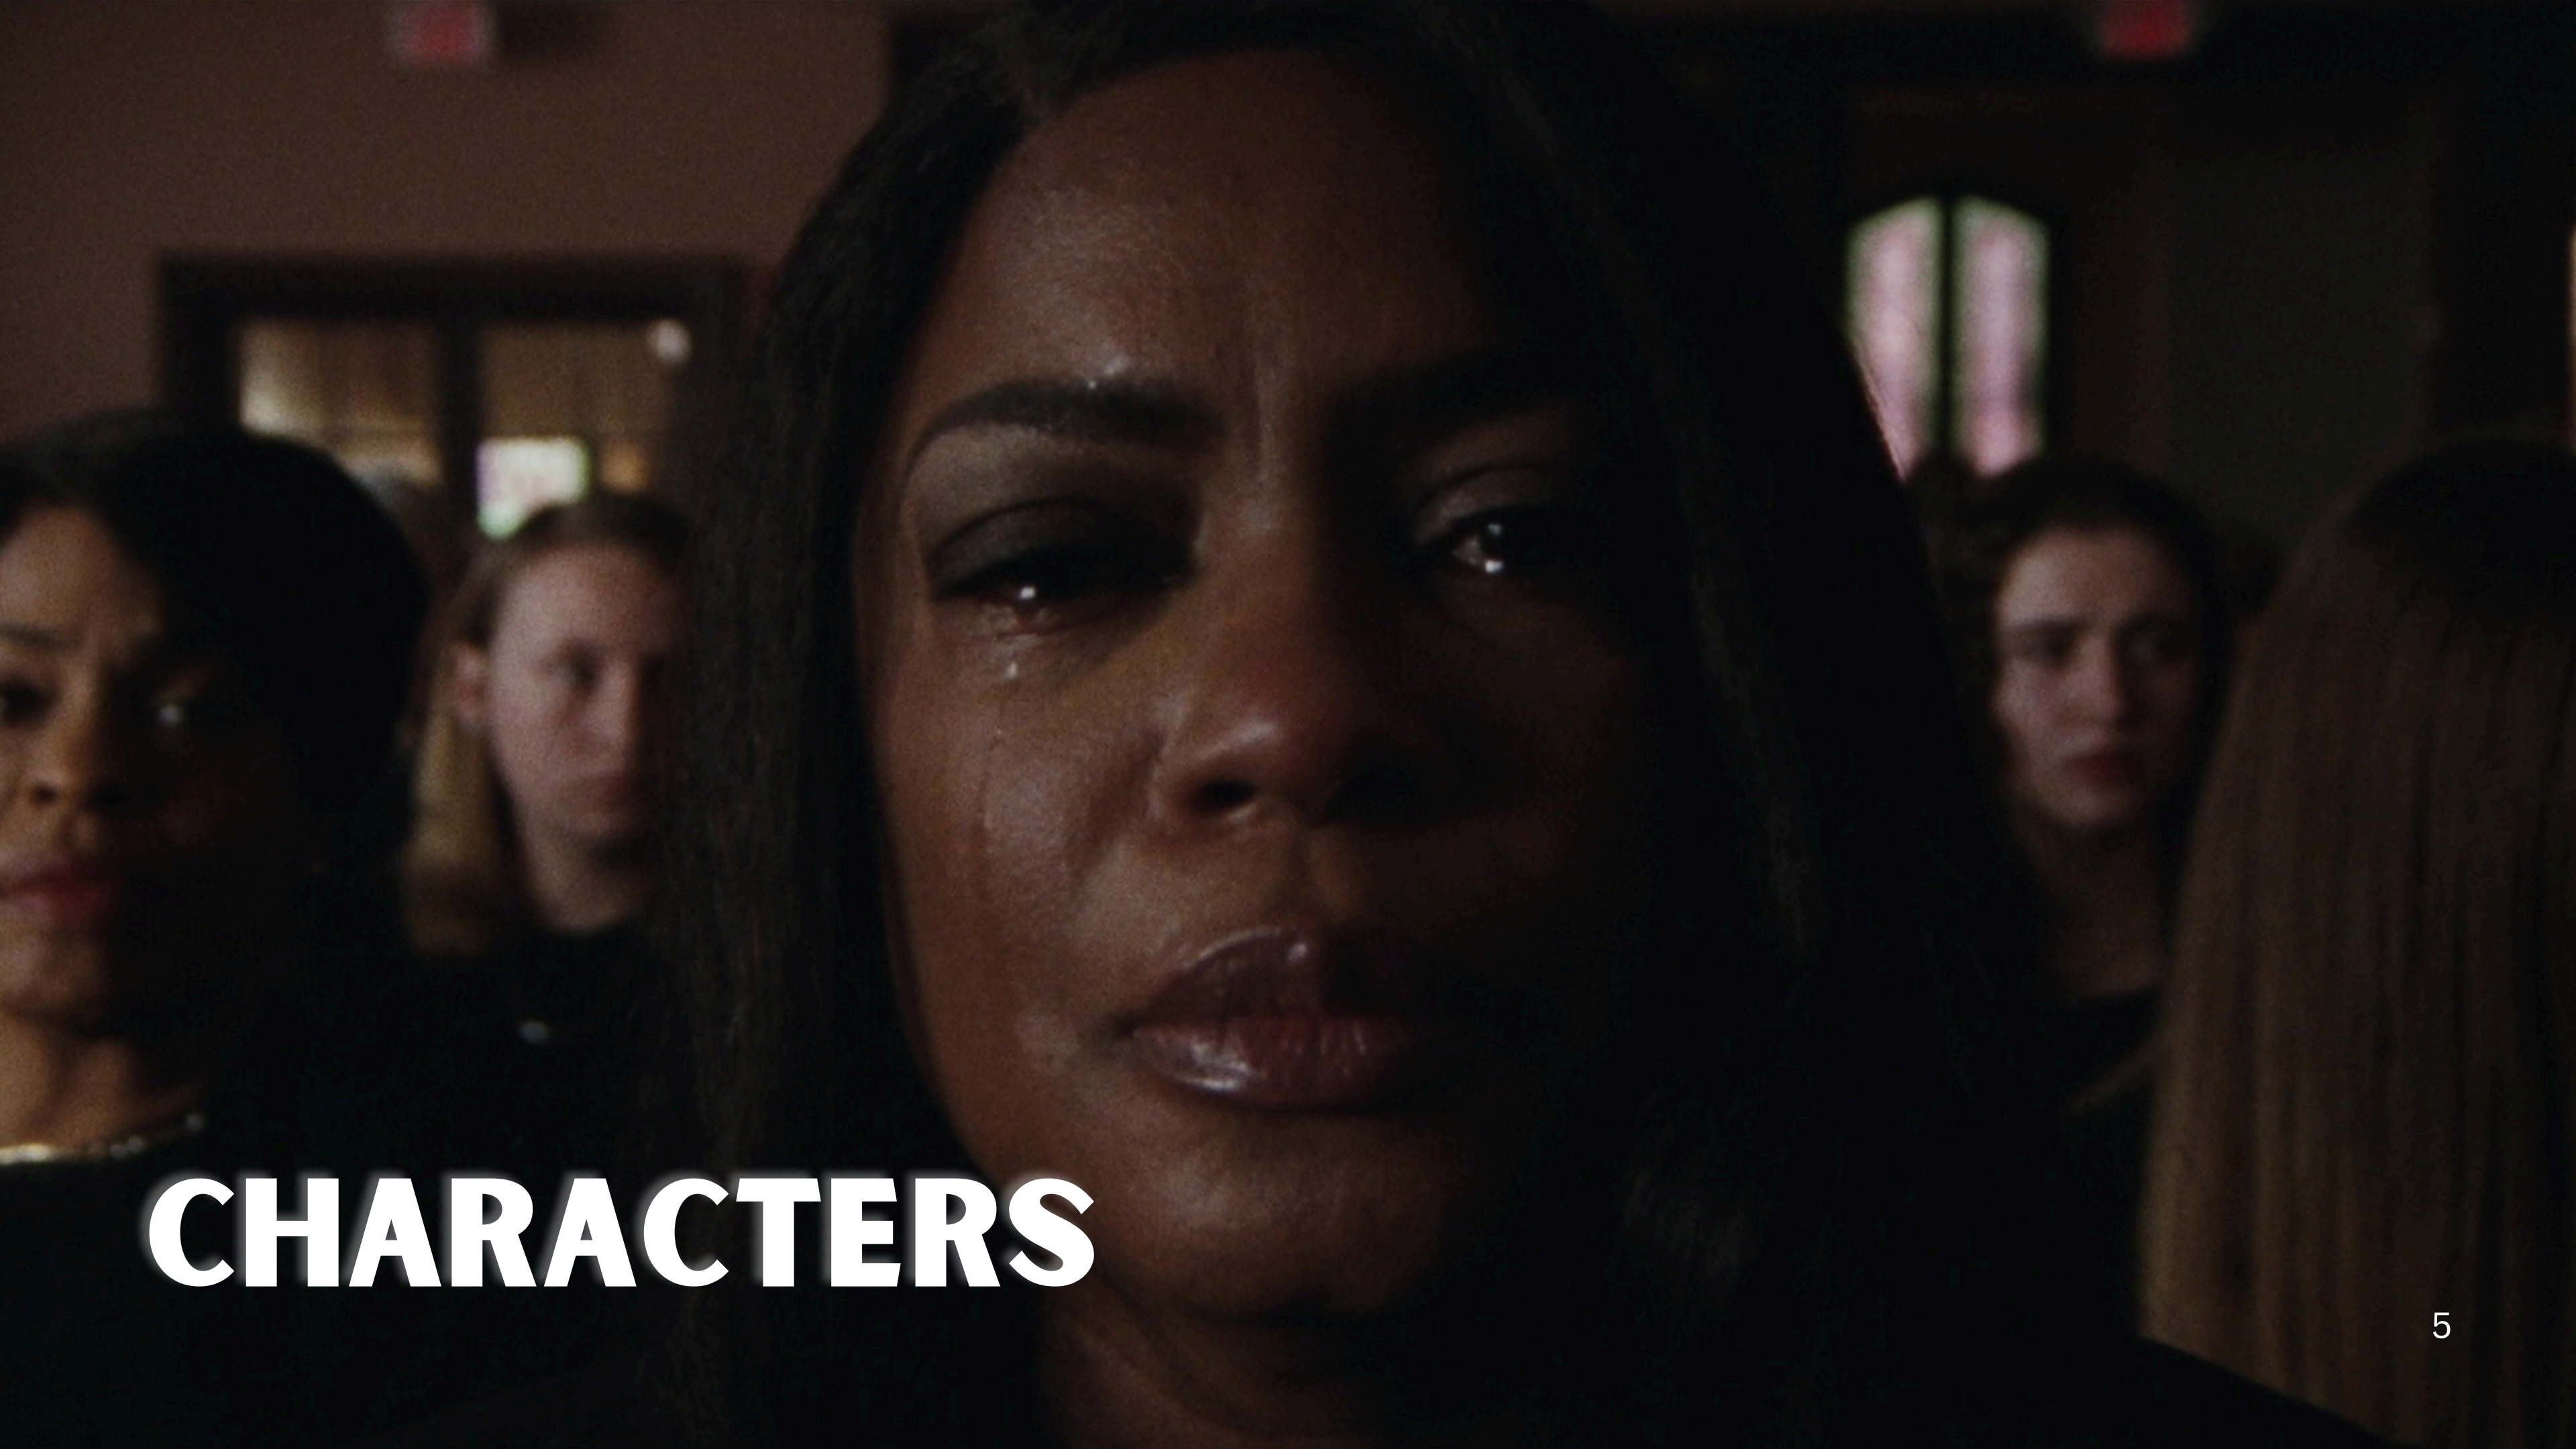

CHARACTERS