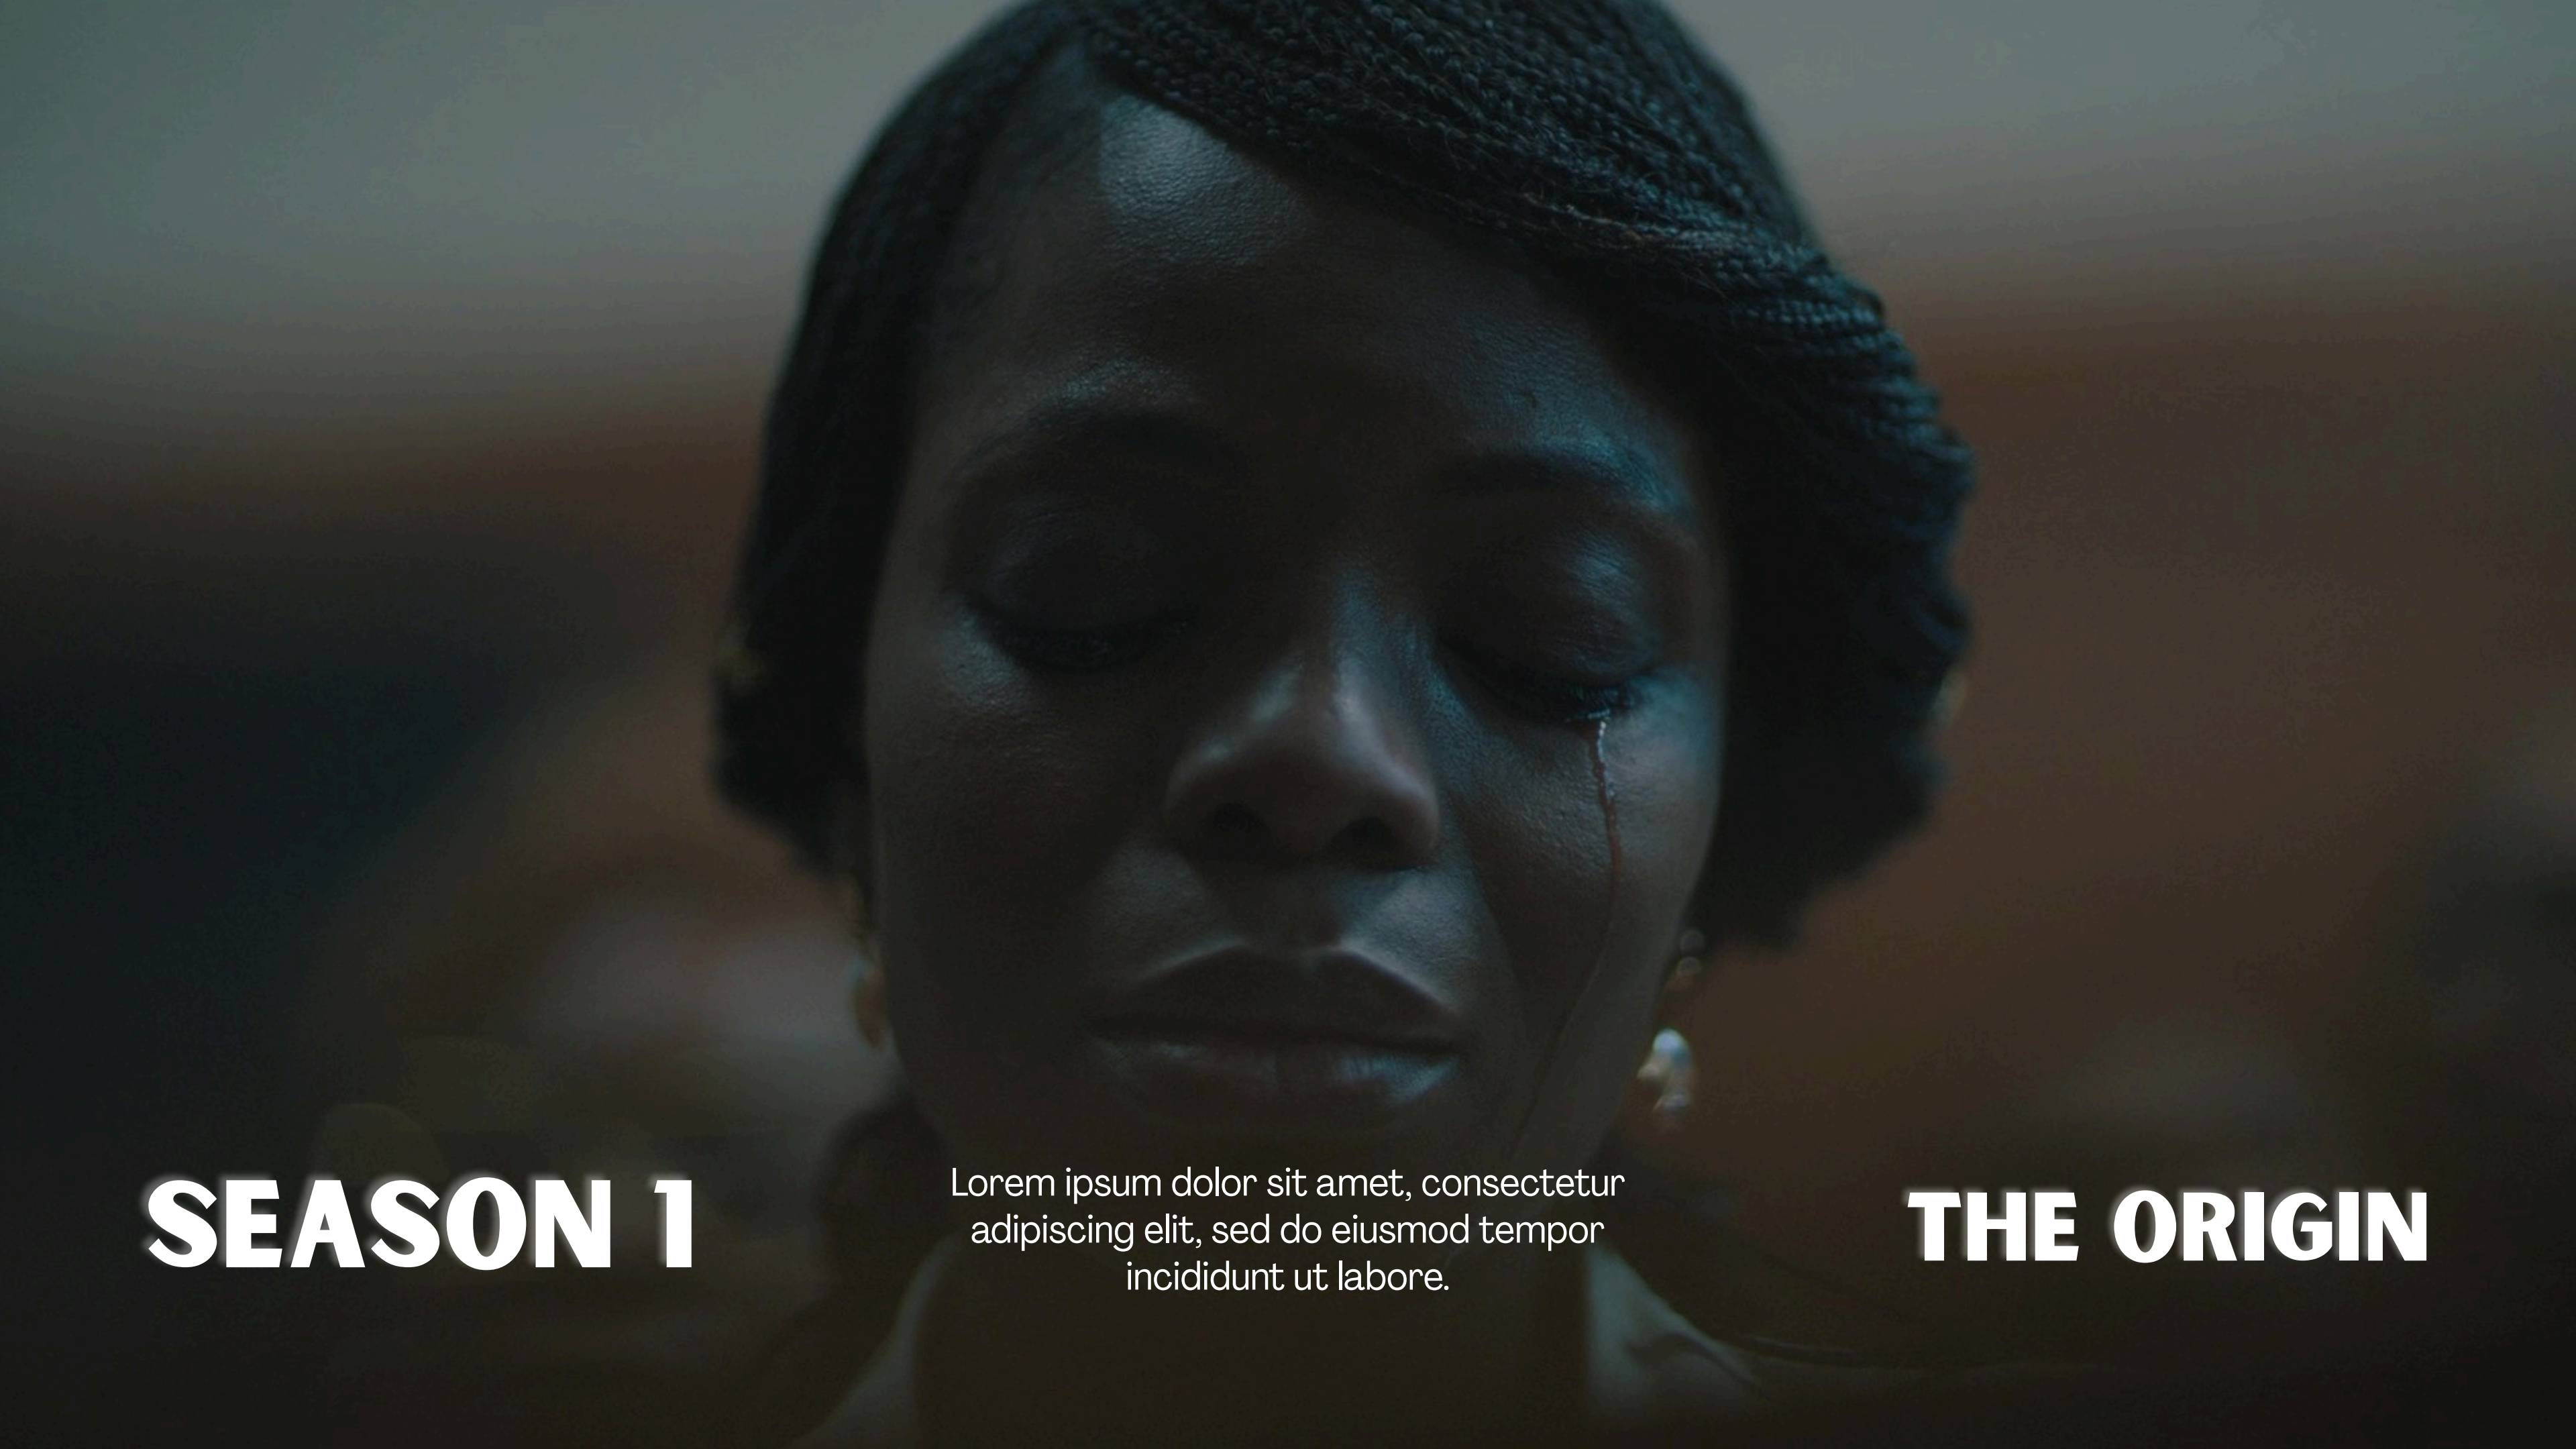

**SEASON 1**

Lorem ipsum dolor sit amet, consectetur  
adipiscing elit, sed do eiusmod tempor  
incididunt ut labore.

**THE ORIGIN**

A silhouette of a man's head in profile, facing left, set against a background of a sunset or sunrise sky. The sky transitions from a dark blue at the top to a lighter, hazy orange and yellow near the horizon. The man's features are mostly in shadow, with some highlights on his nose and cheek.